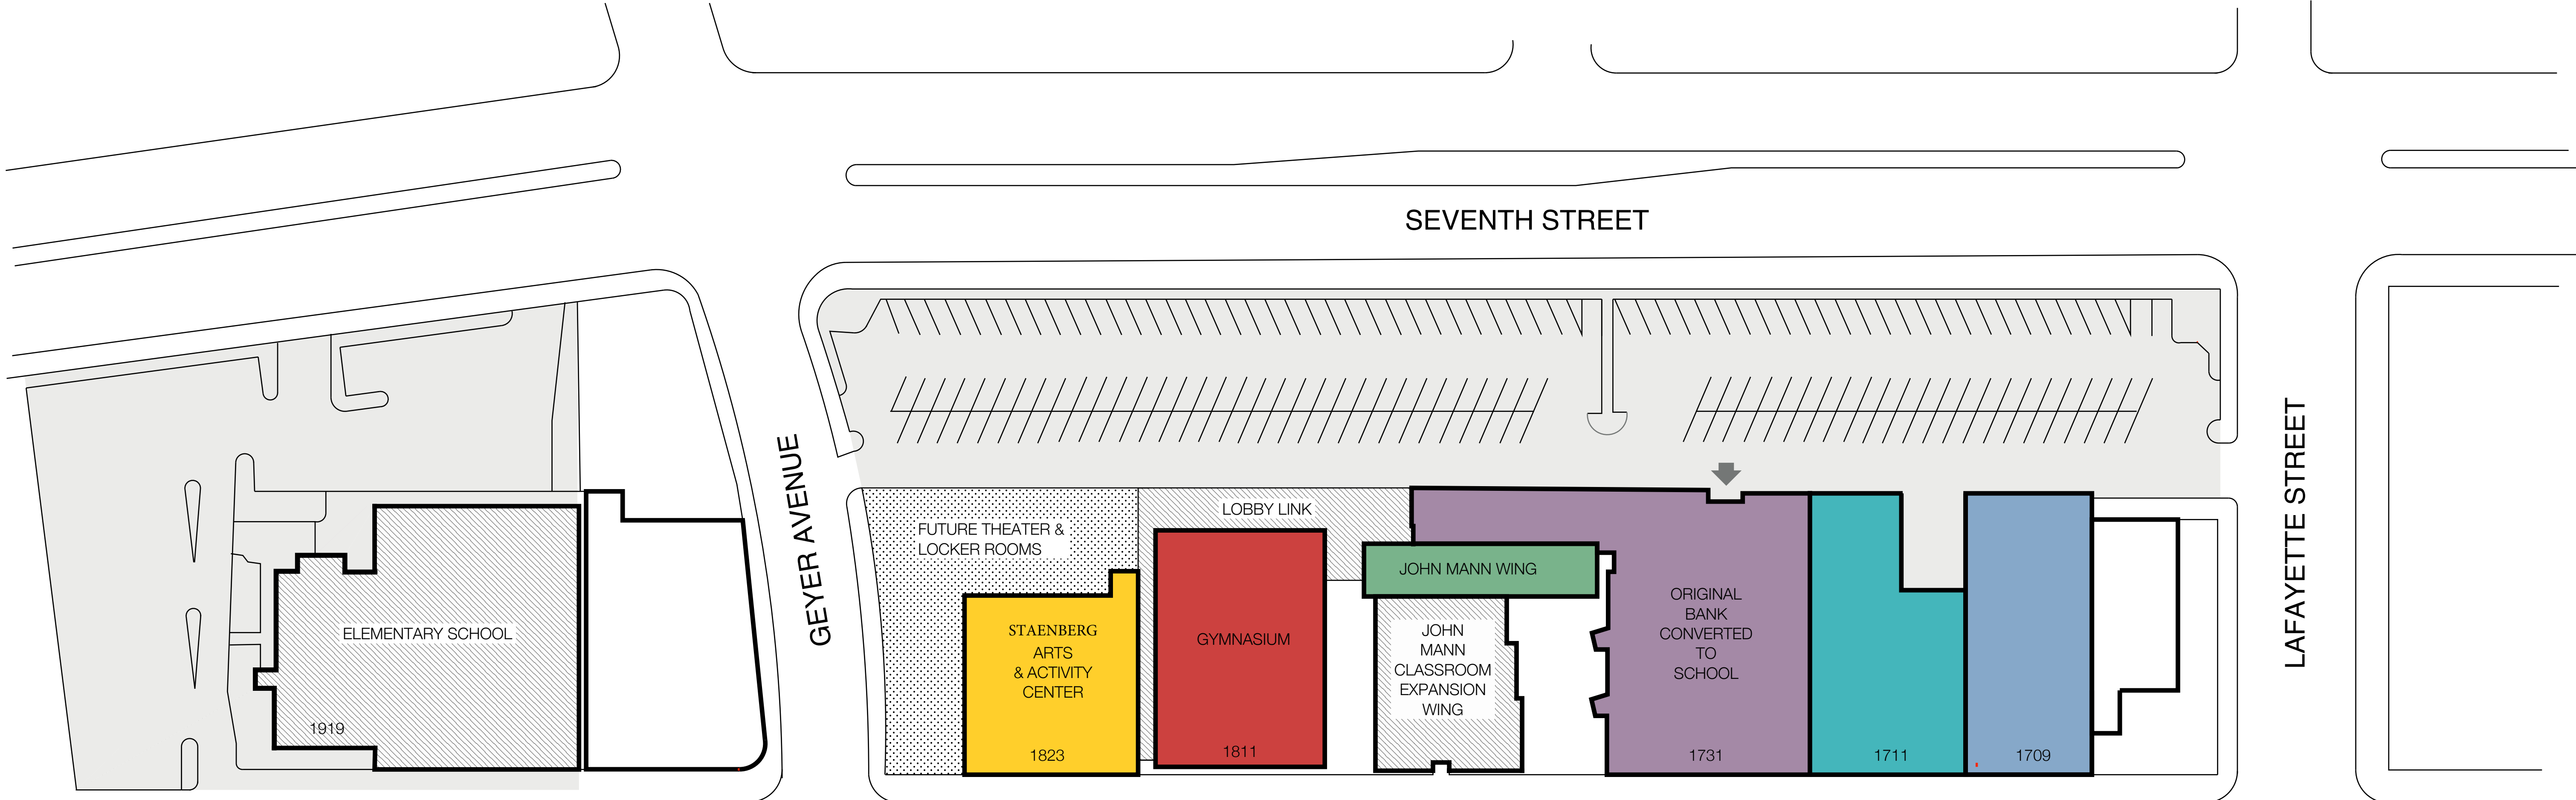

LIFT FOR LIFE ACADEMY

1700-1919 SOUTH BROADWAY • SAINT LOUIS • MISSOURI • 63104

CAMPUS MAP

IN THE BEGINNING...

...INTO THE FUTURE